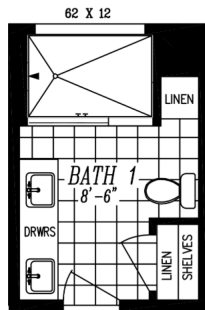

**THE COLUMBIA RIVER  
SERIES**

**The Columbia River  
2023**

**27' x 56'**

DIMENSIONS

**1,500** sf  
LIVING SPACE

**3**  
BEDROOMS

**2**  
BATHROOMS

**OVERVIEW**

56' Double Wide with  
9ft Ceilings and Large  
Utility Room

**Heritage Home Center**  
**(425) 353-5464**  
or **Request Firm Quote**  
— **EMAIL US**

**01 FLOOR PLAN**

1,500 SQ FT · 27' x 56'

OPT.  
DBL. LAVS.

OPT. FLIPPED CLOSET

OPT 48 X 72 SHWR  
W/ DBL LAVS

OPT. DLX BATH

OPT. DEN I.P.O BEDROOM