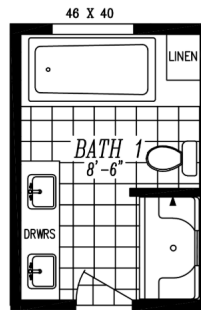

**THE COLUMBIA RIVER  
SERIES**

**The Columbia River  
2023**

**27' x 56'**

DIMENSIONS

**1,500** sf  
LIVING SPACE

**3**  
BEDROOMS

**2**  
BATHROOMS

**OVERVIEW**

56' Double Wide with  
9ft Ceilings and Large  
Utility Room

**Heritage Home Center**  
**(425) 353-5464**  
or **Request Firm Quote**  
— **EMAIL US**

**01 FLOOR PLAN**

1,500 SQ FT · 27' x 56'

OPT.  
DBL. LAVS.

OPT. FLIPPED CLOSET

OPT 48 X 72 SHWR  
W/ DBL LAVS

OPT. DLX BATH

OPT. DEN I.P.O BEDROOM